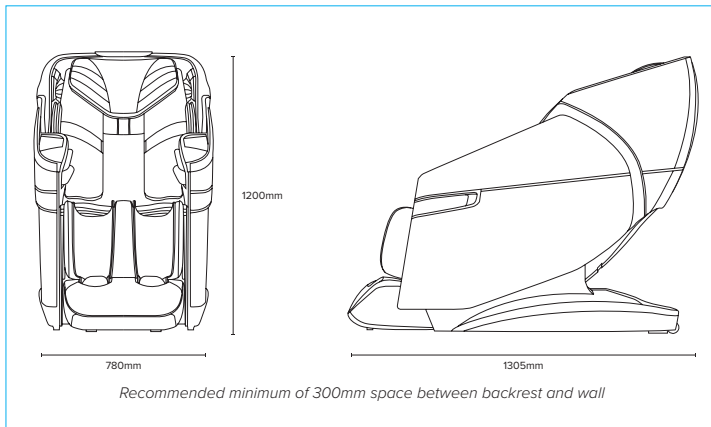

PU FABRIC
(BLACK/GREY)

MEASUREMENTS

KEY FEATURES & BENEFITS

CONSTRUCTION	Powder coated iron frame and legs	The underlying frame is constructed from iron providing strength, stability and peace of mind with a 5 year structural warranty
UPHOLSTERY	PU Fabric Upholstery	Finished in sleek PU upholstery the chair is textured plus soft to touch and easy to keep clean
ROLLER MECHANISMS	Two separate massage roller mechanisms	Two sets of massage roller mechanisms provides twice the coverage - like an extra pair of hands massaging your back and legs!
MASSAGE PROGRAMS	Eighteen automatic massage programs plus manual controls	Eighteen automatic massage programs plus optional manual controls mean the Luna has a mode to suit everyone from office workers to athletes
AIRBAGS	30 Airbags	Airbags at the shoulders, arms, calves and feet closely replicate the feel of an authentic hand massage
MASSAGE RAIL LENGTH	130cm SL track massage rail	The generous length massage rail easily accommodates taller users. The SL shape fits ergonomically with the human body - allowing the rollers to perform realistic massage techniques along the back, glutes & hamstrings
ZERO GRAVITY RECLINE	Zero gravity recline function with just 5cm clearance required between chair and wall	Three zero gravity (horizontal) recline positions enhance the massage experience by evenly distributing weight and creating a feeling of weightlessness
BLUETOOTH SPEAKERS	Bluetooth audio speaker system	Kick back with your favourite tunes while you enjoy a relaxing massage
FOOT ROLLER MASSAGE	Adjustable strength foot rollers	Foot rollers for the soles and heels combine with the airbags to provide a relaxing full foot massage and relieve the stress of a long day
HEATED SEAT	Infrared heated backrest	Infrared heating element warms the seat back area to increase bloodflow and enhance the massage experience
ARMREST QUICK BUTTONS	Quick buttons in the armrest as well as a touch screen remote control	Adjust your recline angle with convenient quick button controls in the armrest, as well as a touch screen remote control for fine tuning of settings
USB OUTLET	Keep your smartphone nearby and fully charged with the embedded USB port	